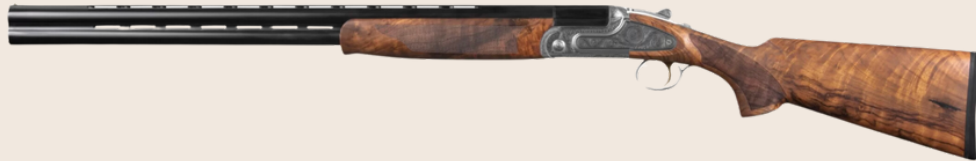

OVER UNDER

Ruby

12GA - 28"

Optional:

20GA / 28GA

Diamond

12GA - 28"

Optional:

20GA / 28GA